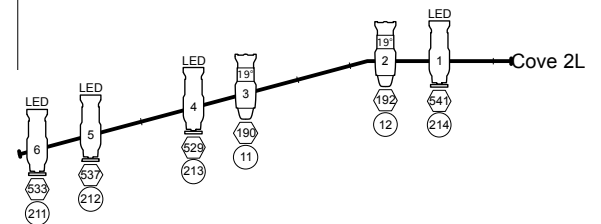

Positions Not Drawn in actual locations.

Light

-  Etc Source 4 14°
-  ETC Source-4 19°
-  ETC Source-4 36°
-  ETC Source-4 50°
-  Phoenix 19
-  Phoenix 36
-  Phoenix 50
-  ETC Source 4 PAR MCM (WFL)
-  SS-Cyc 200

Bottom Rung 19'-0" above stage level

Bottom Rung 19'-0" above stage level

Typical

The Sheldon Theatre	
Lightplot 8.5x11 FOH	Date: 12/23/2015
Red Wing, MN	Scale: Sheet Scale
Production Director: Russell Johnson	
Contact Info: 651-388-8705	
Revisions: 12/23/2015	
B	OF
1	