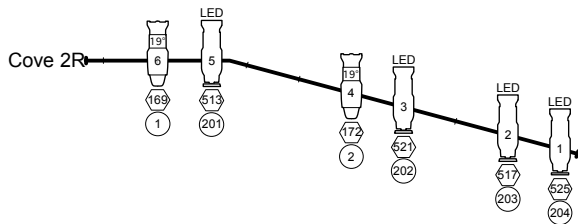

Positions Not Drawn in actual locations.

Light

-  Etc Source 4 14°
-  ETC Source-4 19°
-  ETC Source-4 36°
-  ETC Source-4 50°
-  Phoenix 19
-  Phoenix 36
-  Phoenix 50
-  ETC Source 4 PAR MCM (WFL)
-  SS-Cyc 200

Bottom Rung 19'-0" above stage level

Bottom Rung 19'-0" above stage level

Typical

The Sheldon Theatre	
Lightplot 8.5x11 FOH	Date: 12/23/2015
Red Wing, MN	Scale: Sheet Scale
Production Director: Russell Johnson	
Contact Info: 651-388-8705	
Revisions: 12/23/2015	
B	OF
1	