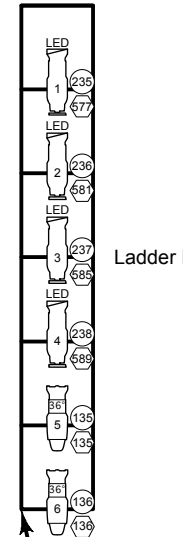

Positions Not Drawn in actual locations.

Light

-  Etc Source 4 14°
-  ETC Source-4 19°
-  ETC Source-4 36°
-  ETC Source-4 50°
-  Phoenix 19
-  Phoenix 36
-  Phoenix 50
-  ETC Source 4 PAR MCM (WFL)
-  SS-Cyc 200

Bottom Rung 19'-0" above stage level

Bottom Rung 19'-0" above stage level

Typical

The Sheldon Theatre	
Lightplot 8.5x11 FOH	Date: 12/23/2015
Red Wing, MN	Scale: Sheet Scale
Production Director: Russell Johnson	
Contact Info: 651-388-8705	
Revisions: 12/23/2015	
B	OF
1	