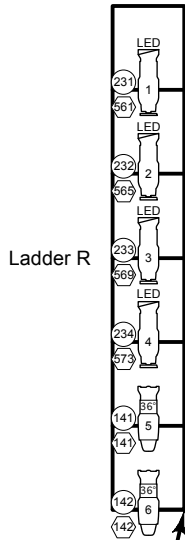

Positions Not Drawn in actual locations.

Light

-  Etc Source 4 14°
-  ETC Source-4 19°
-  ETC Source-4 36°
-  ETC Source-4 50°
-  Phoenix 19
-  Phoenix 36
-  Phoenix 50
-  ETC Source 4 PAR MCM (WFL)
-  SS-Cyc 200

Bottom Rung 19'-0" above stage level

Bottom Rung 19'-0" above stage level

Typical

The Sheldon Theatre	
Lightplot 8.5x11 FOH	Date: 12/23/2015
Red Wing, MN	Scale: Sheet Scale
Production Director: Russell Johnson	
Contact Info: 651-388-8705	
Revisions: 12/23/2015	
B	OF
1	